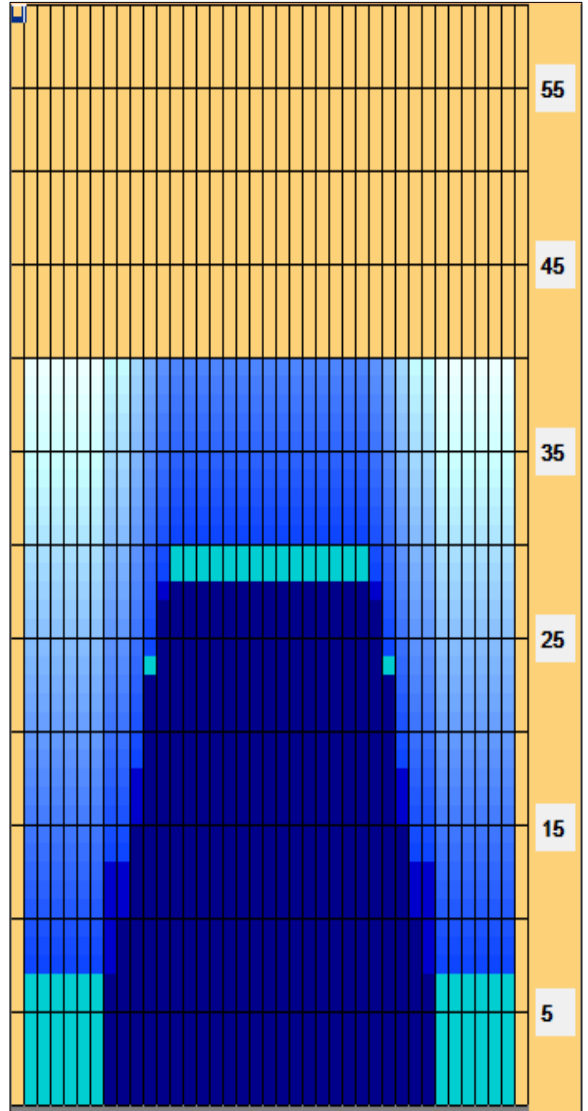

Summer Bowling Tournament 2014

Oil Pattern Distance: 40 Feet **Reverse Brush Drop:** 40 Feet **Oil Per Board:** 40 uL
Forward Oil Total: 12.08 mL **Reverse Oil Total:** 6.56 mL **Volume Oil Total:** 18.64 mL
Forward Boards Crossed: 302 Boards **Reverse Boards Crossed:** 164 Boards **Total Boards Crossed:** 466 Boards

	Start	Stop	Loads	Speed	Crossed	Start	End	Feet	T.Oil
1	2L	2R	4	18	148	0.0	7.6	7.6	5920
2	9L	9R	1	18	23	7.6	10.1	2.5	920
3	10L	10R	2	18	42	10.1	15.2	5.1	1680
4	11L	11R	3	22	57	15.2	24.5	9.3	2280
5	12L	12R	1	22	17	24.5	27.6	3.1	680
6	13L	13R	1	22	15	27.6	30.7	3.1	600
7	2L	2R	0	22	0	30.7	40.0	9.3	0

Conditioner:
 Type In or Select One
 TransferType:
 Type In or Select One

- Forward
- Reverse
- Combined
- Buff

Navigation: Forward Reverse More

	Start	Stop	Loads	Speed	Crossed	Start	End	Feet	T.Oil
1	2L	2R	0	26	0	40.0	28.0	-12.0	0
2	12L	12R	2	18	34	28.0	22.9	-5.1	1360
3	11L	11R	2	18	38	22.9	17.8	-5.1	1520
4	10L	10R	2	18	42	17.8	12.7	-5.1	1680
5	8L	8R	1	18	25	12.7	10.2	-2.5	1000
6	8L	8R	1	14	25	10.2	8.3	-1.9	1000
7	2L	2R	0	14	0	8.3	0.0	-8.3	0

Navigation: Forward Reverse More

Item	3L-7L:18L-18R	8L-12L:18L-18R	13L-17L:18L-18R	18L-18R:17R-13R	18L-18R:12R-8R	18L-18R:7R-3R
Description	Outside Track:Middle	Middle Track:Middle	Inside Track:Middle	Middle:Inside Track	Middle:Middle Track	Middle:Outside Track
Track Zone Ratio	5	1.69	1	1	1.69	5